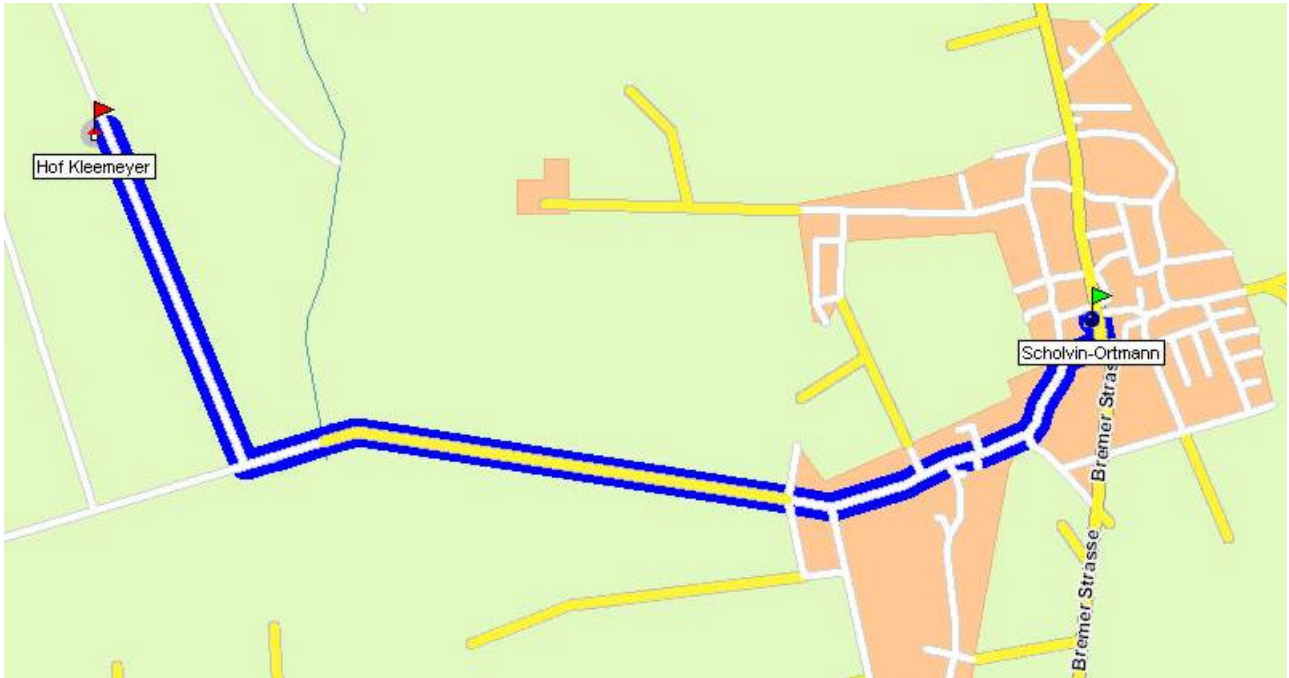

Hof Kleemeyer

Route Description

Hof Kleemeyer > Scholvin-Ortmann

2,5 miles / 10 min
Hof Kleemeyer > Scholvin-Ortmann

Turn to the right.

Take the road to the left; the road is called Rieder Damm.

Pass through the village.

After about 2,4 miles take the last road to the left; the road is called Bremer Strasse.